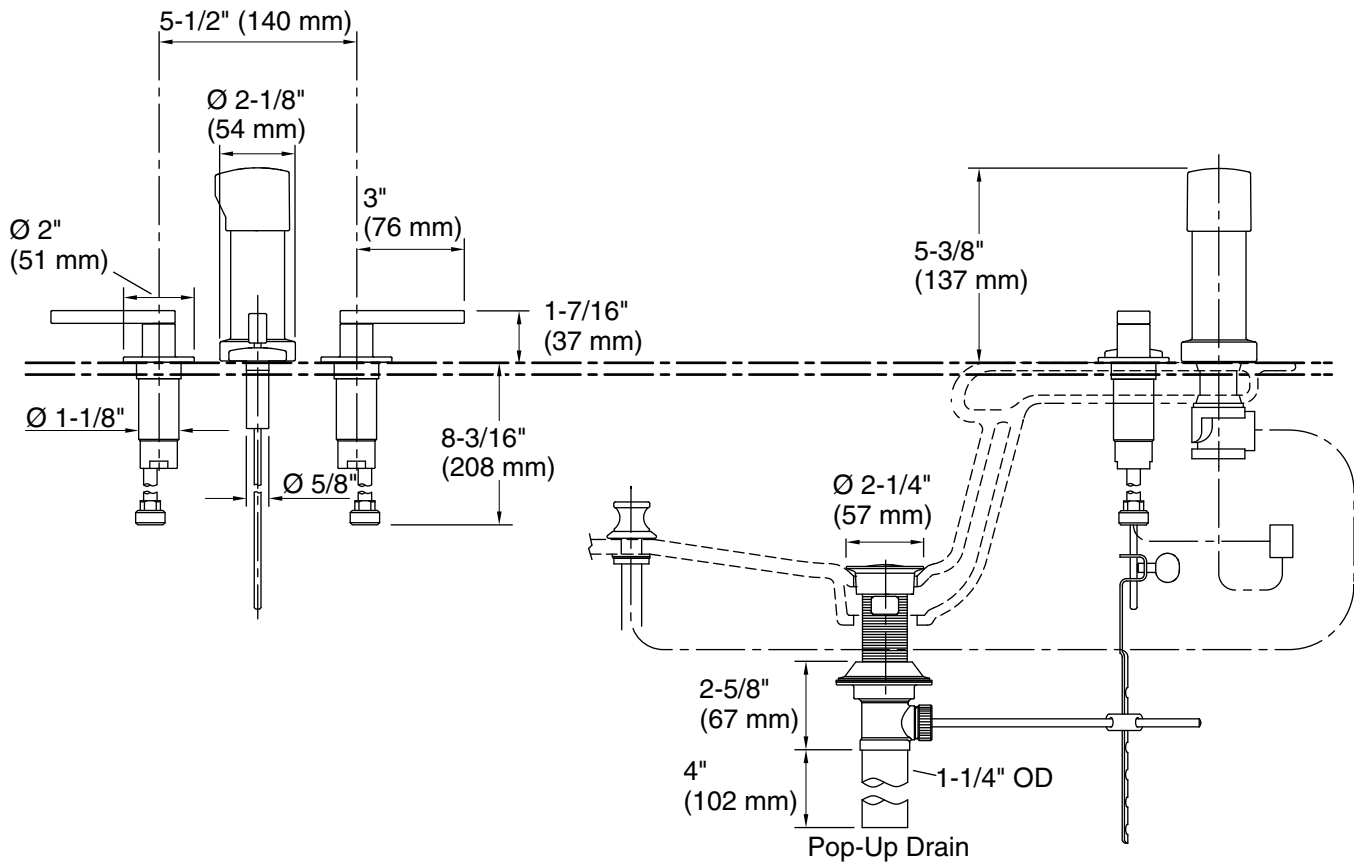

Color tiles intended for reference only.

Color	Code	Description
	CP	Polished Chrome
	TT	Vibrant Titanium

Technical Information

All product dimensions are nominal.

Drain tailpiece included: Yes

Notes

Install this product according to the installation guide.